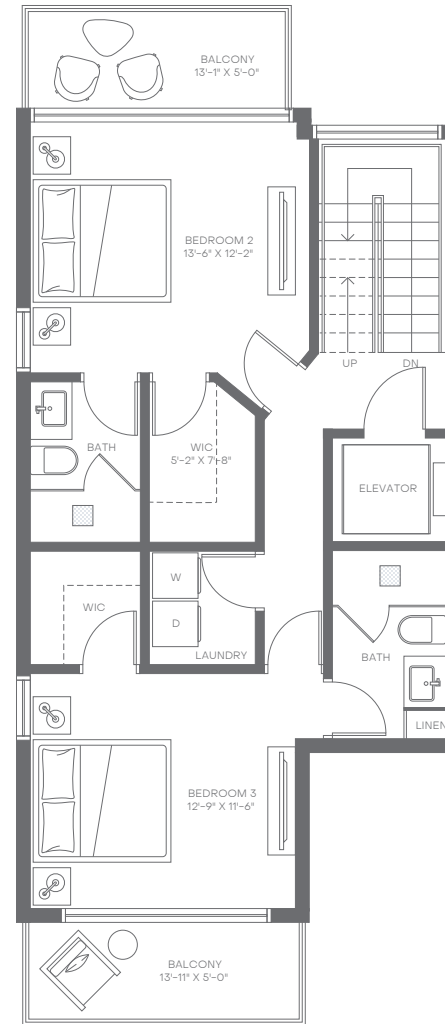

# Villa17

MIAMI BEACH

Level 1

Level 2

Level 3

Level 4

Level 5

## Villa A

4 Bedrooms  
4 Bathrooms  
Powder Room

Interior: 3,438 sq. ft. | 319 sq. m.  
Exterior: 1,028 sq. ft. | 96 sq. m.  
Total: 4,466 sq. ft. | 415 sq. m.

Elevator to All Levels  
2-Car Garage  
Balconies on Various Levels  
Rooftop Deck

Walk-In Closets in All En-Suites  
Walk-In Pantry  
Laundry Room  
Wet Bar in Primary Suite