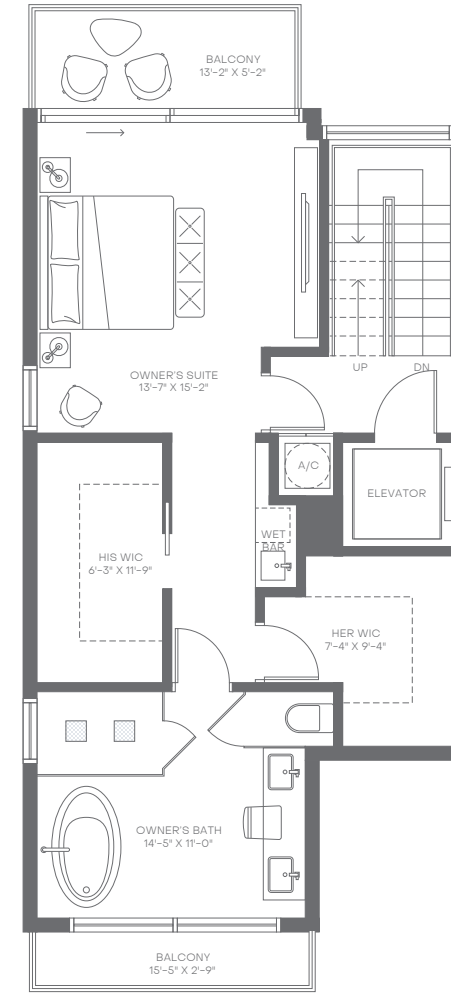

# Villa17

MIAMI BEACH

Level 1

Level 2

Level 3

Level 4

Level 5

## Villa A

4 Bedrooms  
4 Bathrooms  
Powder Room

Interior: 3,438 sq. ft. | 319 sq. m.  
Exterior: 1,028 sq. ft. | 96 sq. m.  
Total: 4,466 sq. ft. | 415 sq. m.

Elevator to All Levels  
2-Car Garage  
Balconies on Various Levels  
Rooftop Deck

Walk-In Closets in All En-Suites  
Walk-In Pantry  
Laundry Room  
Wet Bar in Primary Suite