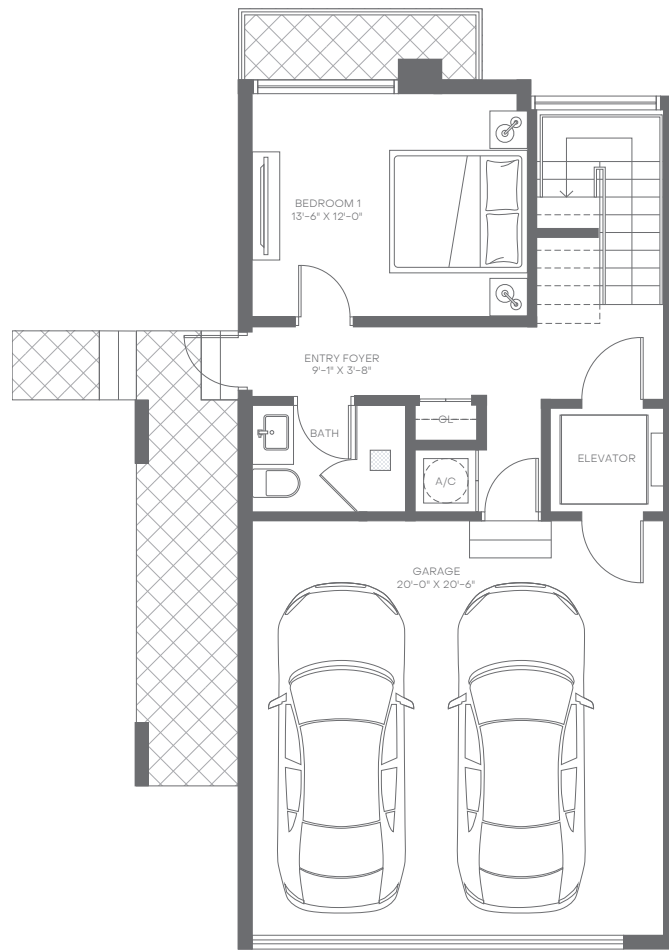

# Villa17

MIAMI BEACH

Level 1

Level 2

Level 3

Level 4

Level 5

## Villa A

4 Bedrooms  
4 Bathrooms  
Powder Room

Interior: 3,438 sq. ft. | 319 sq. m.  
Exterior: 1,028 sq. ft. | 96 sq. m.  
Total: 4,466 sq. ft. | 415 sq. m.

Elevator to All Levels  
2-Car Garage  
Balconies on Various Levels  
Rooftop Deck

Walk-In Closets in All En-Suites  
Walk-In Pantry  
Laundry Room  
Wet Bar in Primary Suite