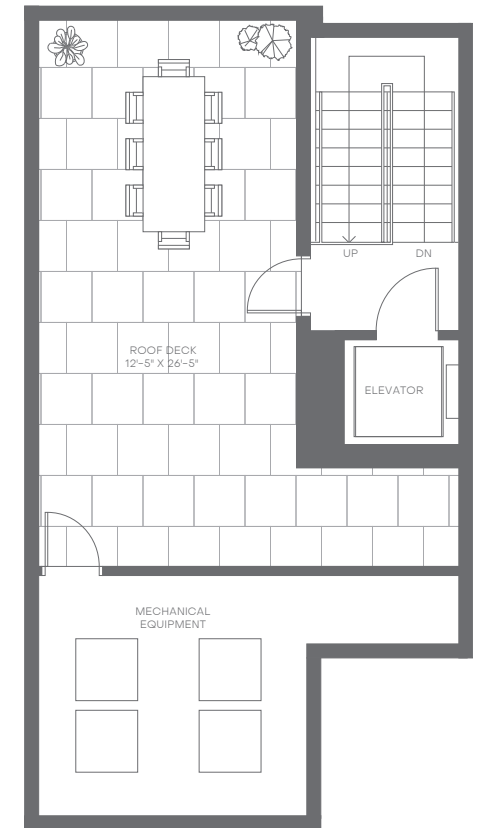

# Villa17

MIAMI BEACH

Level 1

Level 2

Level 3

Level 4

Level 5

## Villa A

4 Bedrooms  
4 Bathrooms  
Powder Room

Interior: 3,438 sq. ft. | 319 sq. m.  
Exterior: 1,028 sq. ft. | 96 sq. m.  
Total: 4,466 sq. ft. | 415 sq. m.

Elevator to All Levels  
2-Car Garage  
Balconies on Various Levels  
Rooftop Deck

Walk-In Closets in All En-Suites  
Walk-In Pantry  
Laundry Room  
Wet Bar in Primary Suite