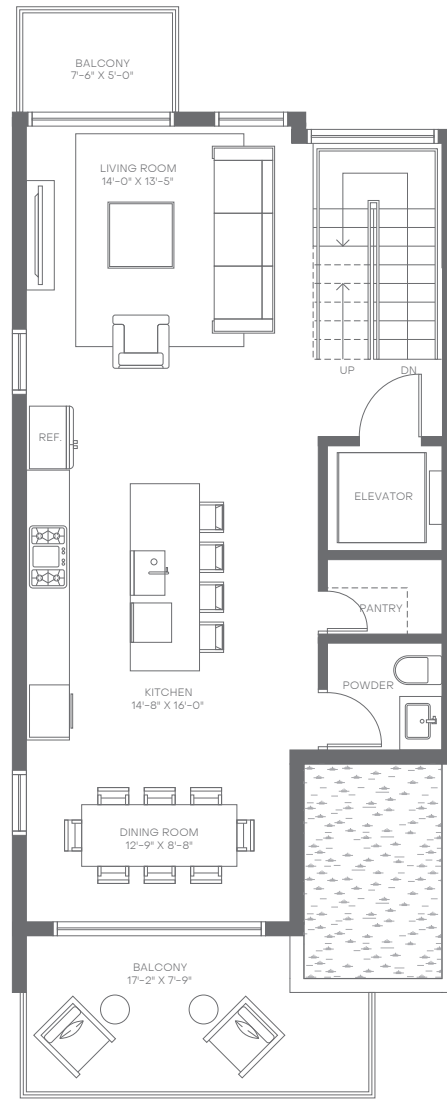

# Villa17

MIAMI BEACH

Level 1

Level 2

Level 3

Level 4

Level 5

## Villa A

4 Bedrooms  
4 Bathrooms  
Powder Room

Interior: 3,438 sq. ft. | 319 sq. m.  
Exterior: 1,028 sq. ft. | 96 sq. m.  
Total: 4,466 sq. ft. | 415 sq. m.

Elevator to All Levels  
2-Car Garage  
Balconies on Various Levels  
Rooftop Deck

Walk-In Closets in All En-Suites  
Walk-In Pantry  
Laundry Room  
Wet Bar in Primary Suite