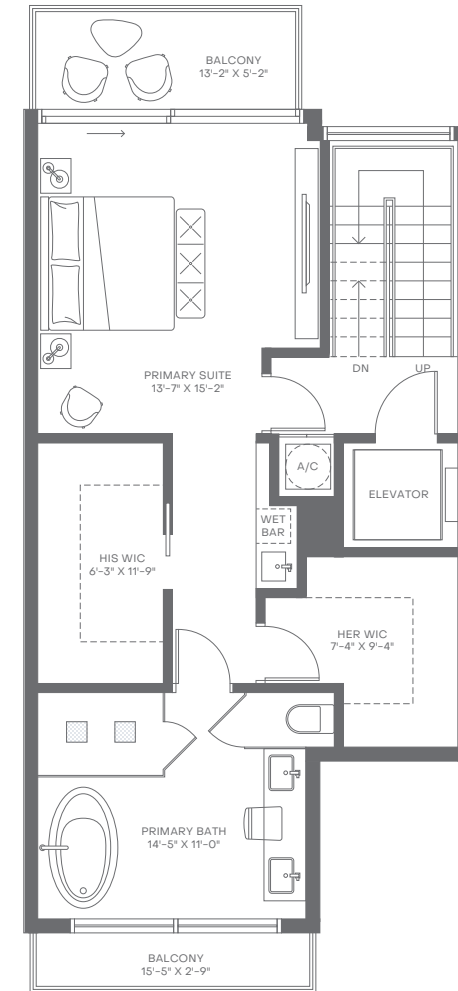

Villa17

MIAMI BEACH

Level 1

Level 2

Level 3

Level 4

Level 5

Villa B

4 Bedrooms
4 Bathrooms
Powder Room

Interior: 3,391 sq. ft. | 315 sq. m.
Exterior: 912 sq. ft. | 85 sq. m.
Total: 4,303 sq. ft. | 400 sq. m.

Elevator to All Levels
2-Car Garage
Balconies on Various Levels
Rooftop Deck

Walk-In Closets in All En-Suites
Walk-In Pantry
Laundry Room
Wet Bar in Primary Suite