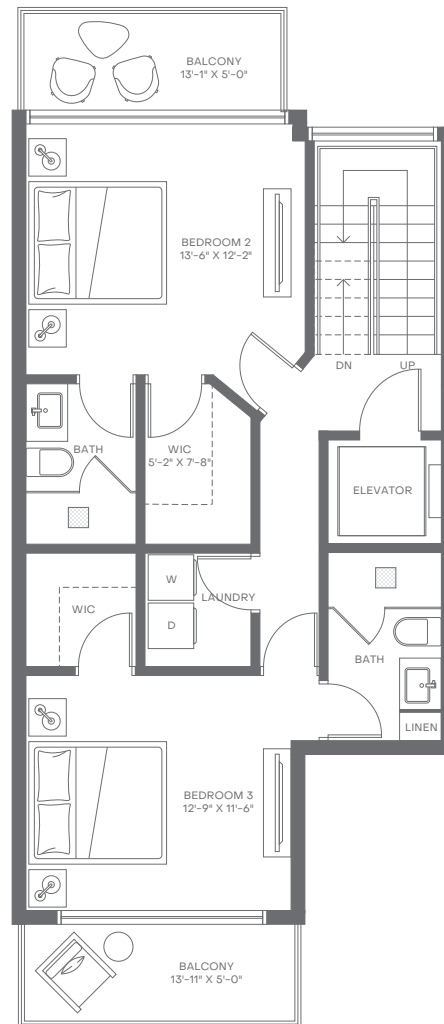

Villa17

MIAMI BEACH

Level 1

Level 2

Level 3

Level 4

Level 5

Villa B

4 Bedrooms
4 Bathrooms
Powder Room

Interior: 3,391 sq. ft. | 315 sq. m.
Exterior: 912 sq. ft. | 85 sq. m.
Total: 4,303 sq. ft. | 400 sq. m.

Elevator to All Levels
2-Car Garage
Balconies on Various Levels
Rooftop Deck

Walk-In Closets in All En-Suites
Walk-In Pantry
Laundry Room
Wet Bar in Primary Suite