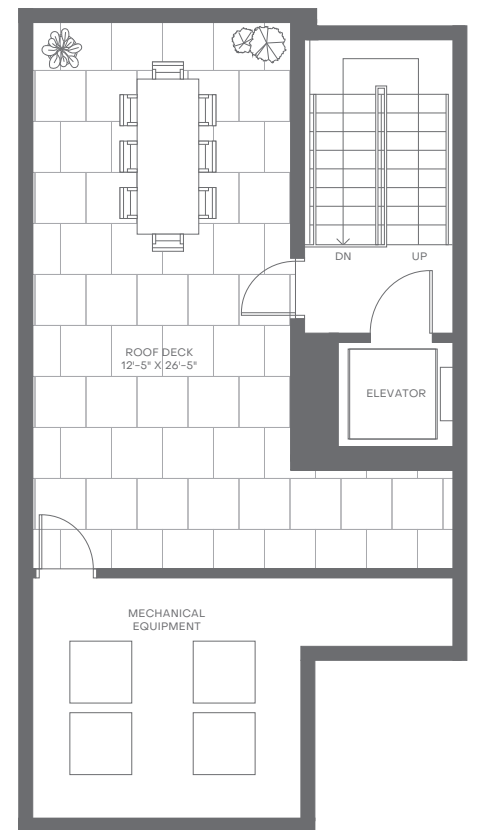

Villa17

MIAMI BEACH

Level 1

Level 2

Level 3

Level 4

Level 5

Villa B

4 Bedrooms
4 Bathrooms
Powder Room

Interior: 3,391 sq. ft. | 315 sq. m.
Exterior: 912 sq. ft. | 85 sq. m.
Total: 4,303 sq. ft. | 400 sq. m.

Elevator to All Levels
2-Car Garage
Balconies on Various Levels
Rooftop Deck

Walk-In Closets in All En-Suites
Walk-In Pantry
Laundry Room
Wet Bar in Primary Suite