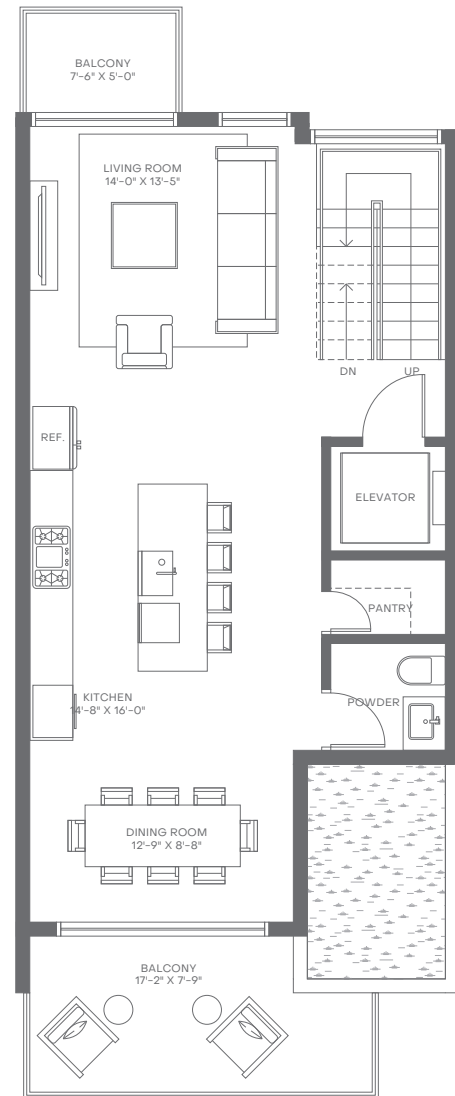

Villa17

MIAMI BEACH

Level 1

Level 2

Level 3

Level 4

Level 5

Villa B

4 Bedrooms
4 Bathrooms
Powder Room

Interior: 3,391 sq. ft. | 315 sq. m.
Exterior: 912 sq. ft. | 85 sq. m.
Total: 4,303 sq. ft. | 400 sq. m.

Elevator to All Levels
2-Car Garage
Balconies on Various Levels
Rooftop Deck

Walk-In Closets in All En-Suites
Walk-In Pantry
Laundry Room
Wet Bar in Primary Suite