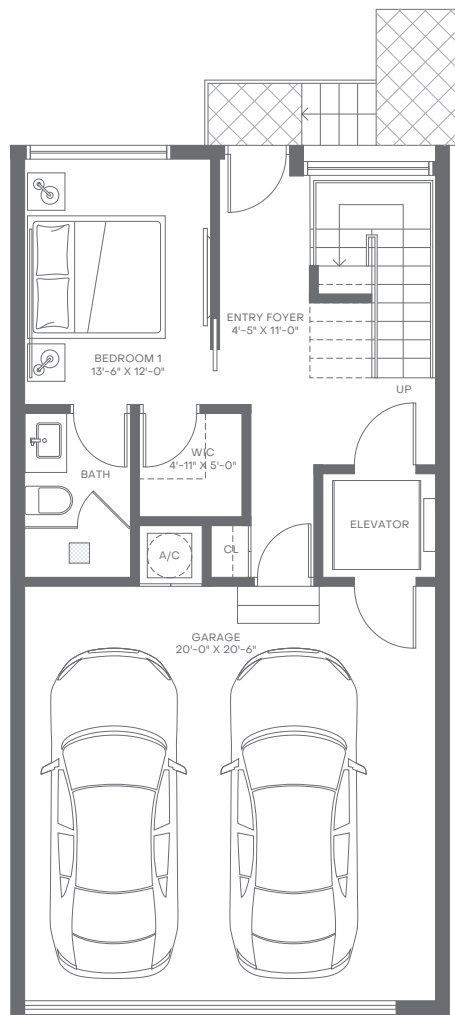

Villa17

MIAMI BEACH

Level 1

Level 2

Level 3

Level 4

Level 5

Villa B

4 Bedrooms
4 Bathrooms
Powder Room

Interior: 3,391 sq. ft. | 315 sq. m.
Exterior: 912 sq. ft. | 85 sq. m.
Total: 4,303 sq. ft. | 400 sq. m.

Elevator to All Levels
2-Car Garage
Balconies on Various Levels
Rooftop Deck

Walk-In Closets in All En-Suites
Walk-In Pantry
Laundry Room
Wet Bar in Primary Suite