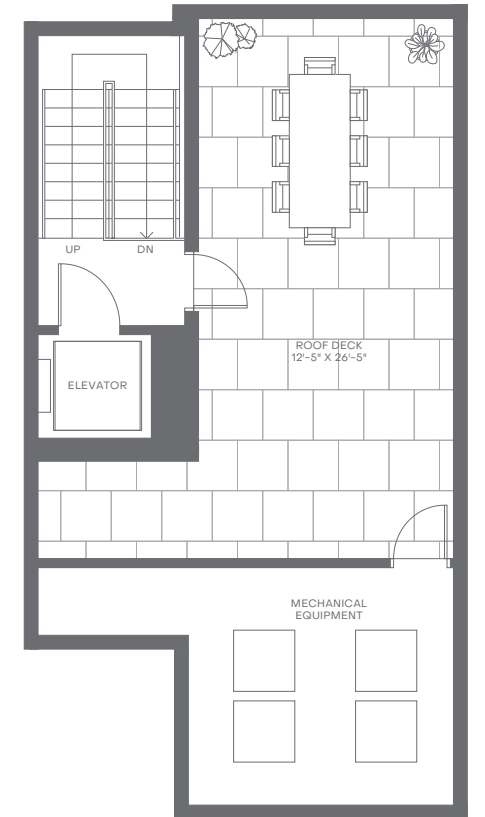

Villa17

MIAMI BEACH

Level 1

Level 2

Level 3

Level 4

Level 5

Villa A

4 Bedrooms
4 Bathrooms
Powder Room

Interior: 3,438 sq. ft. | 319 sq. m.
Exterior: 1,028 sq. ft. | 96 sq. m.
Total: 4,466 sq. ft. | 415 sq. m.

Elevator to All Levels
2-Car Garage
Balconies on Various Levels
Rooftop Deck

Walk-In Closets in All En-Suites
Walk-In Pantry
Laundry Room
Wet Bar in Primary Suite

Villa17

MIAMI BEACH

Level 1

Level 2

Level 3

Level 4

Level 5

Villa B

4 Bedrooms
4 Bathrooms
Powder Room

Interior: 3,391 sq. ft. | 315 sq. m.
Exterior: 912 sq. ft. | 85 sq. m.
Total: 4,303 sq. ft. | 400 sq. m.

Elevator to All Levels
2-Car Garage
Balconies on Various Levels
Rooftop Deck