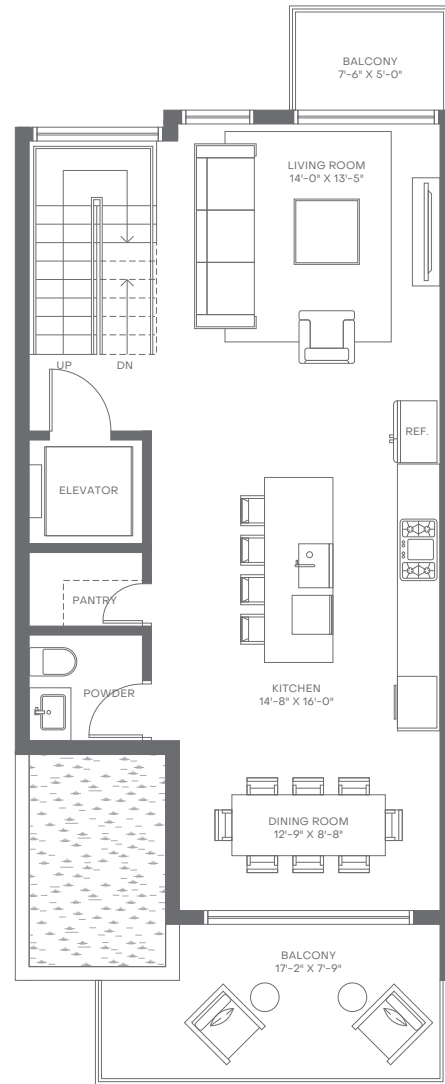

4 Bedrooms
4 Bathrooms
Powder Room

Interior: 3,438 sq. ft. | 319 sq. m.
Exterior: 1,028 sq. ft. | 96 sq. m.
Total: 4,466 sq. ft. | 415 sq. m.

Elevator to All Levels
2-Car Garage
Balconies on Various Levels
Rooftop Deck

Walk-In Closets in All En-Suites
Walk-In Pantry
Laundry Room
Wet Bar in Primary Suite

Villa17

MIAMI BEACH

Level 1

Level 2

Level 3

Level 4

Level 5

Villa B

4 Bedrooms
4 Bathrooms
Powder Room

Interior: 3,391 sq. ft. | 315 sq. m.
Exterior: 912 sq. ft. | 85 sq. m.
Total: 4,303 sq. ft. | 400 sq. m.

Elevator to All Levels
2-Car Garage
Balconies on Various Levels
Rooftop Deck

Walk-In Closets in All En-Suites
Walk-In Pantry
Laundry Room
Wet Bar in Primary Suite