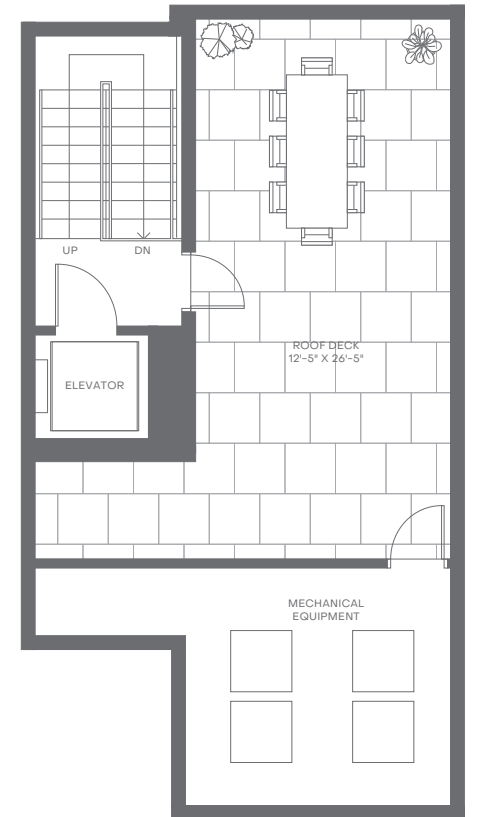

4 Bedrooms
4 Bathrooms
Powder Room

Interior: 3,438 sq. ft. | 319 sq. m.
Exterior: 1,028 sq. ft. | 96 sq. m.
Total: 4,466 sq. ft. | 415 sq. m.

Elevator to All Levels
2-Car Garage
Balconies on Various Levels
Rooftop Deck

Walk-In Closets in All En-Suites
Walk-In Pantry
Laundry Room
Wet Bar in Primary Suite

Villa17

MIAMI BEACH

Level 1

Level 2

Level 3

Level 4

Level 5

Villa B

4 Bedrooms
4 Bathrooms
Powder Room

Interior: 3,391 sq. ft. | 315 sq. m.
Exterior: 912 sq. ft. | 85 sq. m.
Total: 4,303 sq. ft. | 400 sq. m.

Elevator to All Levels
2-Car Garage
Balconies on Various Levels
Rooftop Deck

Walk-In Closets in All En-Suites
Walk-In Pantry
Laundry Room
Wet Bar in Primary Suite