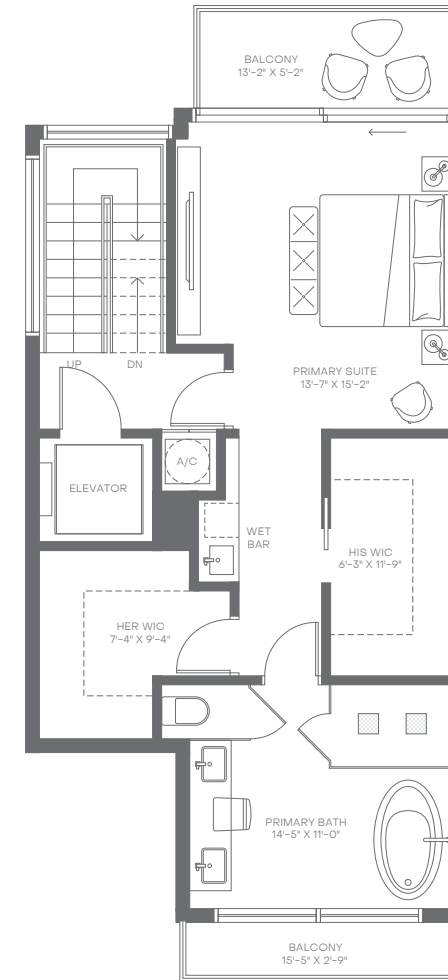

Villa17

MIAMI BEACH

Level 1

Level 2

Level 3

Level 4

Level 5

Villa A

4 Bedrooms
4 Bathrooms
Powder Room

Interior: 3,438 sq. ft. | 319 sq. m.
Exterior: 1,028 sq. ft. | 96 sq. m.
Total: 4,466 sq. ft. | 415 sq. m.

Elevator to All Levels
2-Car Garage
Balconies on Various Levels
Rooftop Deck

Walk-In Closets in All En-Suites
Walk-In Pantry
Laundry Room
Wet Bar in Primary Suite

Villa17

MIAMI BEACH

Level 1

Level 2

Level 3

Level 4

Level 5

Villa B

4 Bedrooms
4 Bathrooms
Powder Room

Interior: 3,391 sq. ft. | 315 sq. m.
Exterior: 912 sq. ft. | 85 sq. m.
Total: 4,303 sq. ft. | 400 sq. m.

Elevator to All Levels
2-Car Garage
Balconies on Various Levels
Rooftop Deck