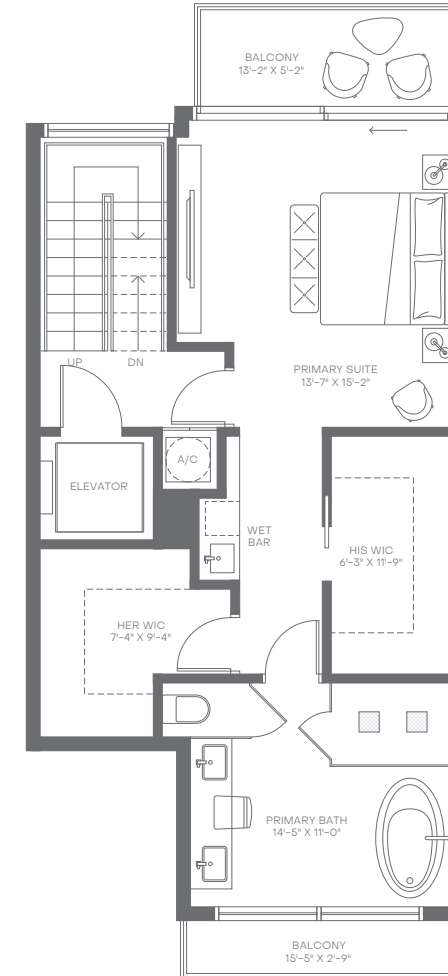

4 Bedrooms
4 Bathrooms
Powder Room

Interior: 3,438 sq. ft. | 319 sq. m.
Exterior: 1,028 sq. ft. | 96 sq. m.
Total: 4,466 sq. ft. | 415 sq. m.

Elevator to All Levels
2-Car Garage
Balconies on Various Levels
Rooftop Deck

Walk-In Closets in All En-Suites
Walk-In Pantry
Laundry Room
Wet Bar in Primary Suite

Villa17

MIAMI BEACH

Level 1

Level 2

Level 3

Level 4

Level 5

Villa B

4 Bedrooms
4 Bathrooms
Powder Room

Interior: 3,391 sq. ft. | 315 sq. m.
Exterior: 912 sq. ft. | 85 sq. m.
Total: 4,303 sq. ft. | 400 sq. m.

Elevator to All Levels
2-Car Garage
Balconies on Various Levels
Rooftop Deck

Walk-In Closets in All En-Suites
Walk-In Pantry
Laundry Room
Wet Bar in Primary Suite