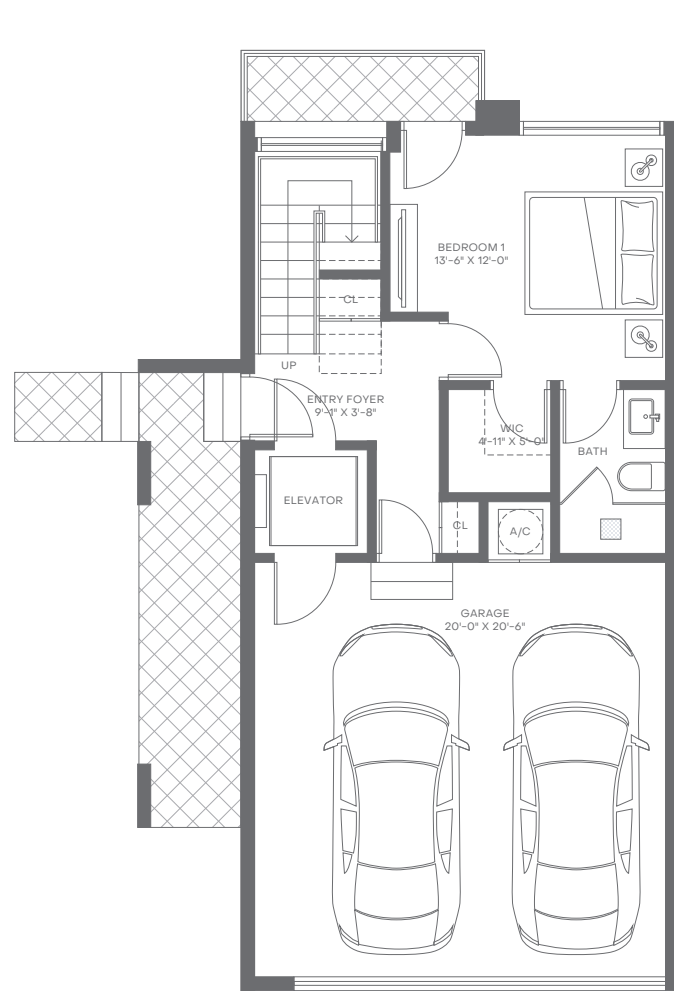

Villa17

MIAMI BEACH

Level 1

Level 2

Level 3

Level 4

Level 5

Villa A

4 Bedrooms
4 Bathrooms
Powder Room

Interior: 3,438 sq. ft. | 319 sq. m.
Exterior: 1,028 sq. ft. | 96 sq. m.
Total: 4,466 sq. ft. | 415 sq. m.

Elevator to All Levels
2-Car Garage
Balconies on Various Levels
Rooftop Deck

Walk-In Closets in All En-Suites
Walk-In Pantry
Laundry Room
Wet Bar in Primary Suite

Villa17

MIAMI BEACH

Level 1

Level 2

Level 3

Level 4

Level 5

Villa B

4 Bedrooms
4 Bathrooms
Powder Room

Interior: 3,391 sq. ft. | 315 sq. m.
Exterior: 912 sq. ft. | 85 sq. m.
Total: 4,303 sq. ft. | 400 sq. m.

Elevator to All Levels
2-Car Garage
Balconies on Various Levels
Rooftop Deck