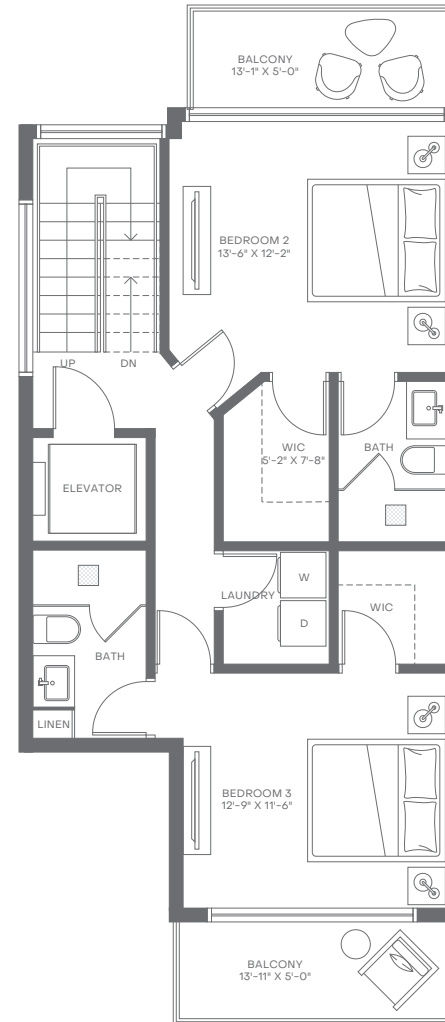

Villa17

MIAMI BEACH

Level 1

Level 2

Level 3

Level 4

Level 5

Villa A

4 Bedrooms
4 Bathrooms
Powder Room

Interior: 3,438 sq. ft. | 319 sq. m.
Exterior: 1,028 sq. ft. | 96 sq. m.
Total: 4,466 sq. ft. | 415 sq. m.

Elevator to All Levels
2-Car Garage
Balconies on Various Levels
Rooftop Deck

Walk-In Closets in All En-Suites
Walk-In Pantry
Laundry Room
Wet Bar in Primary Suite

Villa17

MIAMI BEACH

Level 1

Level 2

Level 3

Level 4

Level 5

Villa B

4 Bedrooms
4 Bathrooms
Powder Room

Interior: 3,391 sq. ft. | 315 sq. m.
Exterior: 912 sq. ft. | 85 sq. m.
Total: 4,303 sq. ft. | 400 sq. m.

Elevator to All Levels
2-Car Garage
Balconies on Various Levels
Rooftop Deck