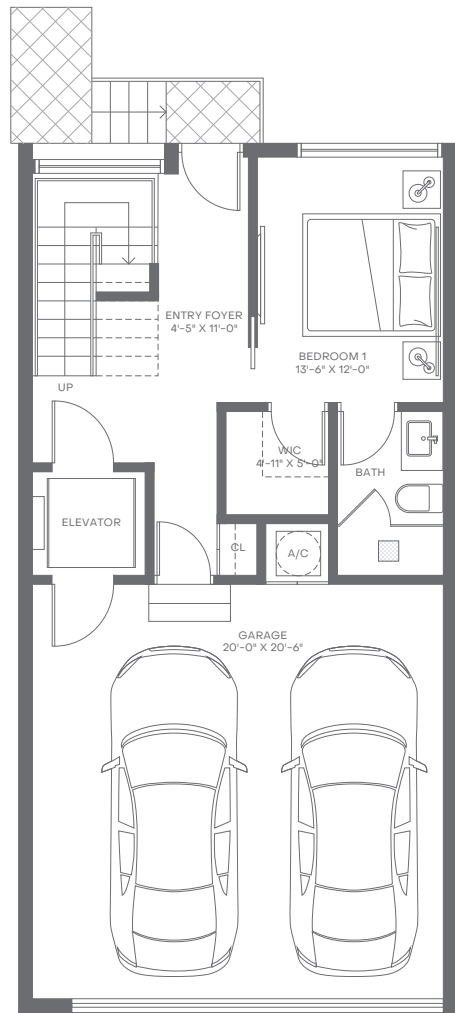

4 Bedrooms
4 Bathrooms
Powder Room

Interior: 3,438 sq. ft. | 319 sq. m.
Exterior: 1,028 sq. ft. | 96 sq. m.
Total: 4,466 sq. ft. | 415 sq. m.

Elevator to All Levels
2-Car Garage
Balconies on Various Levels
Rooftop Deck

Walk-In Closets in All En-Suites
Walk-In Pantry
Laundry Room
Wet Bar in Primary Suite

Villa17

MIAMI BEACH

Level 1

Level 2

Level 3

Level 4

Level 5

Villa B

4 Bedrooms
4 Bathrooms
Powder Room

Interior: 3,391 sq. ft. | 315 sq. m.
Exterior: 912 sq. ft. | 85 sq. m.
Total: 4,303 sq. ft. | 400 sq. m.

Elevator to All Levels
2-Car Garage
Balconies on Various Levels
Rooftop Deck