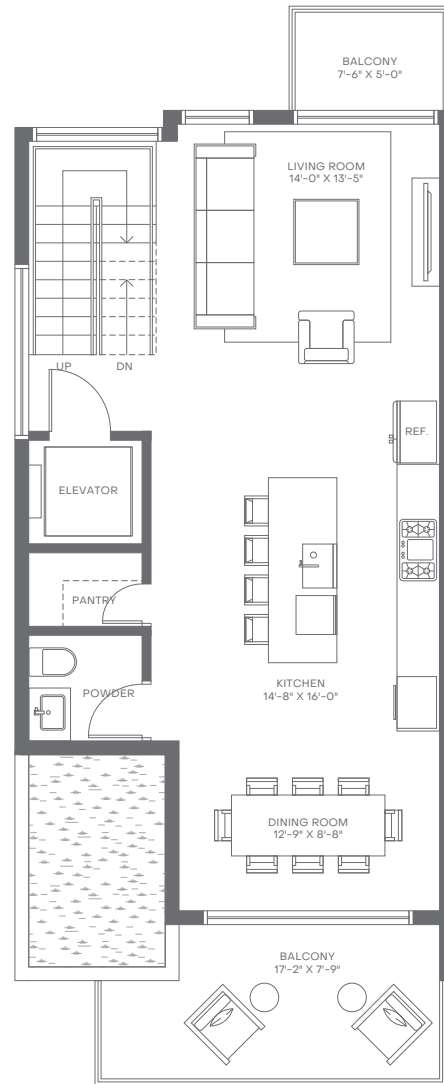

Villa17

MIAMI BEACH

Level 1

Level 2

Level 3

Level 4

Level 5

Villa A

4 Bedrooms
4 Bathrooms
Powder Room

Interior: 3,438 sq. ft. | 319 sq. m.
Exterior: 1,028 sq. ft. | 96 sq. m.
Total: 4,466 sq. ft. | 415 sq. m.

Elevator to All Levels
2-Car Garage
Balconies on Various Levels
Rooftop Deck

Walk-In Closets in All En-Suites
Walk-In Pantry
Laundry Room
Wet Bar in Primary Suite

Villa17

MIAMI BEACH

Level 1

Level 2

Level 3

Level 4

Level 5

Walk-In Closets in All En-Suites
Walk-In Pantry
Laundry Room
Wet Bar in Primary Suite