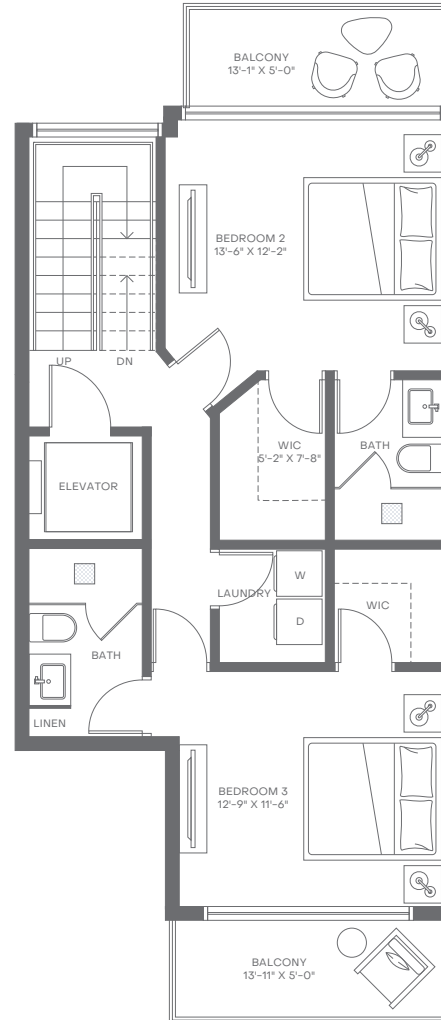

4 Bedrooms
4 Bathrooms
Powder Room

Interior: 3,438 sq. ft. | 319 sq. m.
Exterior: 1,028 sq. ft. | 96 sq. m.
Total: 4,466 sq. ft. | 415 sq. m.

Elevator to All Levels
2-Car Garage
Balconies on Various Levels
Rooftop Deck

Walk-In Closets in All En-Suites
Walk-In Pantry
Laundry Room
Wet Bar in Primary Suite

Villa17

MIAMI BEACH

Level 1

Level 2

Level 3

Level 4

Level 5

Villa B

4 Bedrooms
4 Bathrooms
Powder Room

Interior: 3,391 sq. ft. | 315 sq. m.
Exterior: 912 sq. ft. | 85 sq. m.
Total: 4,303 sq. ft. | 400 sq. m.

Elevator to All Levels
2-Car Garage
Balconies on Various Levels
Rooftop Deck

Walk-In Closets in All En-Suites
Walk-In Pantry
Laundry Room
Wet Bar in Primary Suite