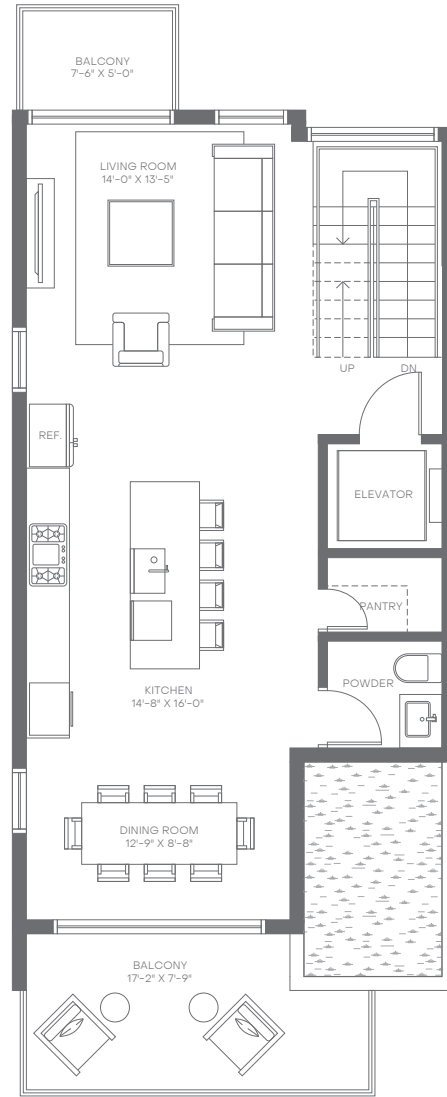

Villa17

MIAMI BEACH

Level 1

Level 2

Level 3

Level 4

Level 5

Villa A

4 Bedrooms
4 Bathrooms
Powder Room

Interior: 3,419 sq. ft. | 318 sq. m.
Exterior: 1,028 sq. ft. | 96 sq. m.
Total: 4,447 sq. ft. | 414 sq. m.

Elevator to All Levels
2-Car Garage
Balconies on Various Levels
Rooftop Deck

Walk-In Closets in All En-Suites
Walk-In Pantry
Laundry Room
Wet Bar in Primary Suite