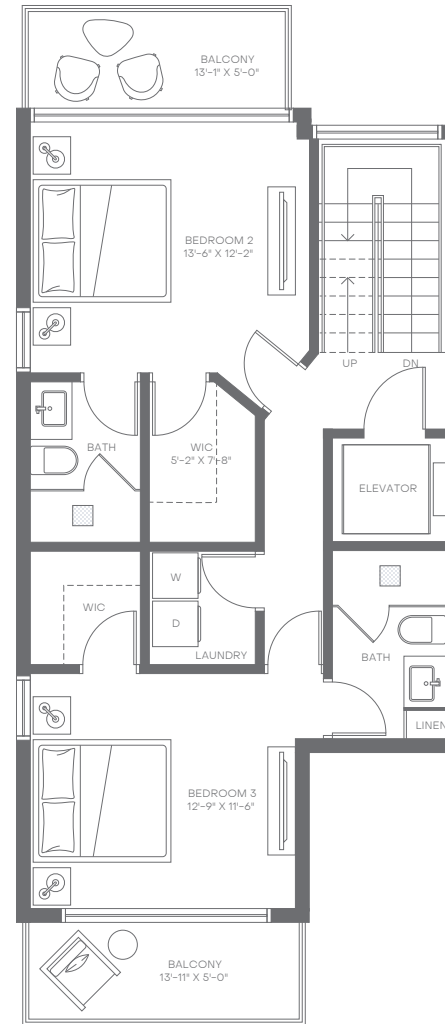

Villa17

MIAMI BEACH

Level 1

Level 2

Level 3

Level 4

Level 5

Villa A

4 Bedrooms
4 Bathrooms
Powder Room

Interior: 3,419 sq. ft. | 318 sq. m.
Exterior: 1,028 sq. ft. | 96 sq. m.
Total: 4,447 sq. ft. | 414 sq. m.

Elevator to All Levels
2-Car Garage
Balconies on Various Levels
Rooftop Deck

Walk-In Closets in All En-Suites
Walk-In Pantry
Laundry Room
Wet Bar in Primary Suite