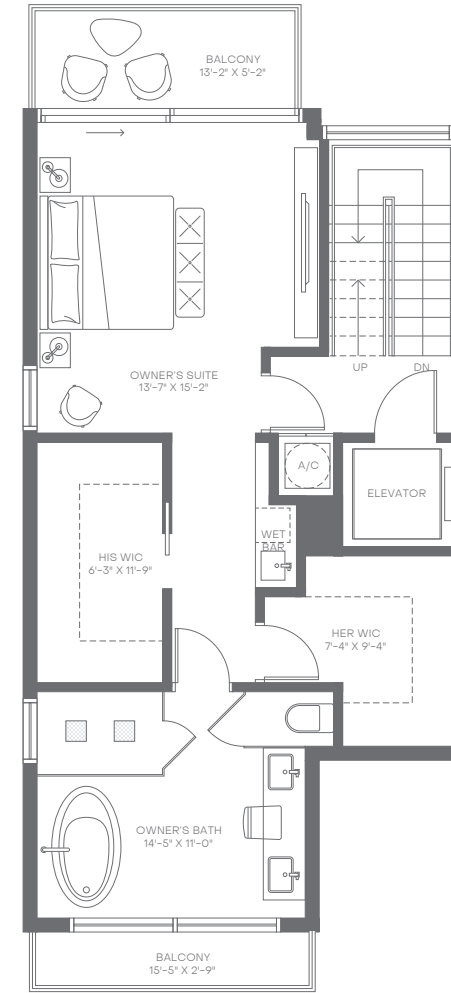

Villa17

MIAMI BEACH

Level 1

Level 2

Level 3

Level 4

Level 5

Villa A

4 Bedrooms
4 Bathrooms
Powder Room

Interior: 3,419 sq. ft. | 318 sq. m.
Exterior: 1,028 sq. ft. | 96 sq. m.
Total: 4,447 sq. ft. | 414 sq. m.

Elevator to All Levels
2-Car Garage
Balconies on Various Levels
Rooftop Deck

Walk-In Closets in All En-Suites
Walk-In Pantry
Laundry Room
Wet Bar in Primary Suite