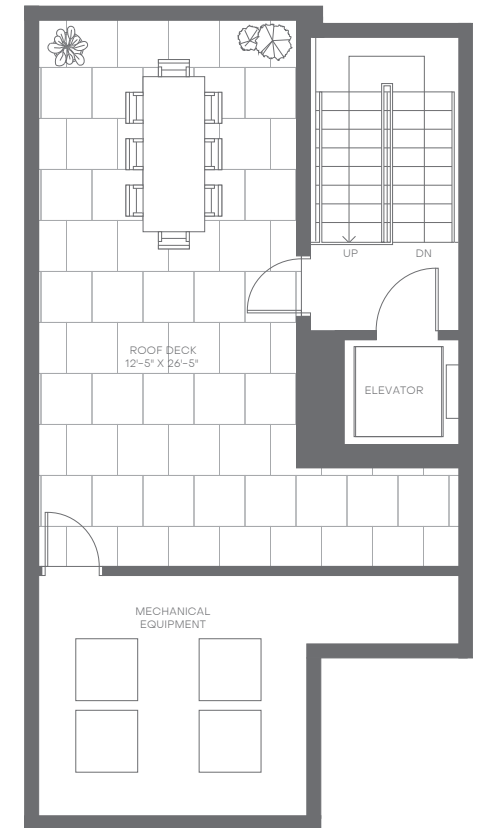

Villa17

MIAMI BEACH

Level 1

Level 2

Level 3

Level 4

Level 5

Villa A

4 Bedrooms
4 Bathrooms
Powder Room

Interior: 3,419 sq. ft. | 318 sq. m.
Exterior: 1,028 sq. ft. | 96 sq. m.
Total: 4,447 sq. ft. | 414 sq. m.

Elevator to All Levels
2-Car Garage
Balconies on Various Levels
Rooftop Deck

Walk-In Closets in All En-Suites
Walk-In Pantry
Laundry Room
Wet Bar in Primary Suite