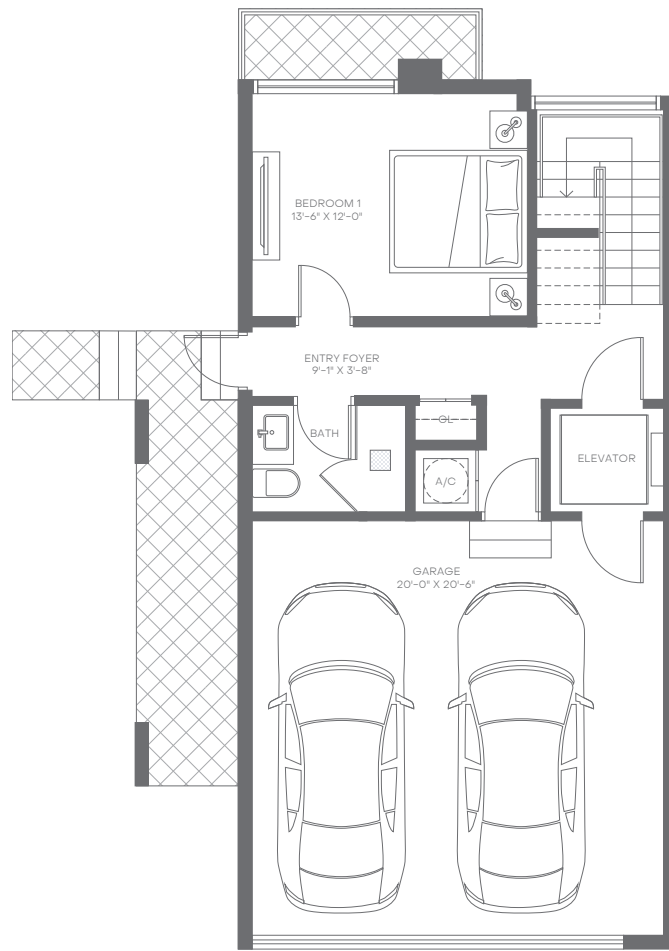

Villa17

MIAMI BEACH

Level 1

Level 2

Level 3

Level 4

Level 5

Villa A

4 Bedrooms
4 Bathrooms
Powder Room

Interior: 3,419 sq. ft. | 318 sq. m.
Exterior: 1,028 sq. ft. | 96 sq. m.
Total: 4,447 sq. ft. | 414 sq. m.

Elevator to All Levels
2-Car Garage
Balconies on Various Levels
Rooftop Deck

Walk-In Closets in All En-Suites
Walk-In Pantry
Laundry Room
Wet Bar in Primary Suite