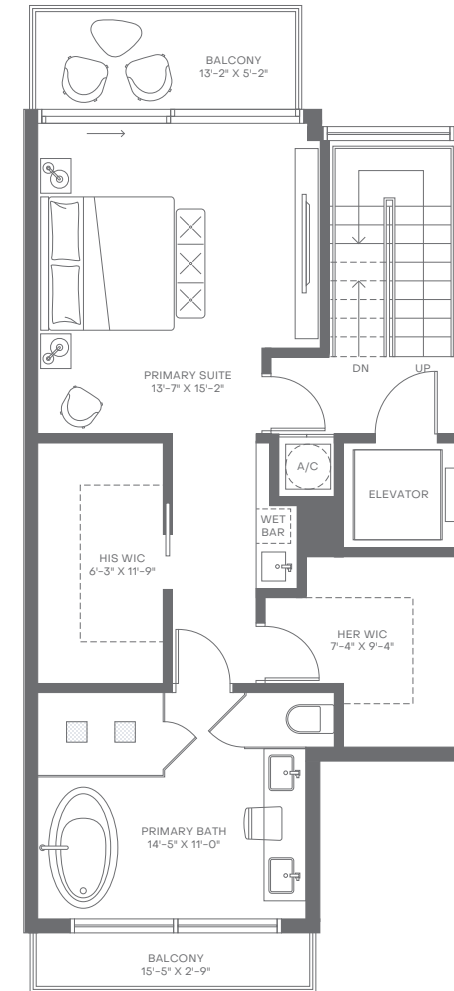

# Villa17

MIAMI BEACH

Level 1

Level 2

Level 3

Level 4

Level 5

## Villa B

4 Bedrooms  
4 Bathrooms  
Powder Room

Interior: 3,461 sq. ft. | 322 sq. m.  
Exterior: 912 sq. ft. | 85 sq. m.  
Total: 4,373 sq. ft. | 407 sq. m.

Elevator to All Levels  
2-Car Garage  
Balconies on Various Levels  
Rooftop Deck

Walk-In Closets in All En-Suites  
Walk-In Pantry  
Laundry Room  
Wet Bar in Primary Suite