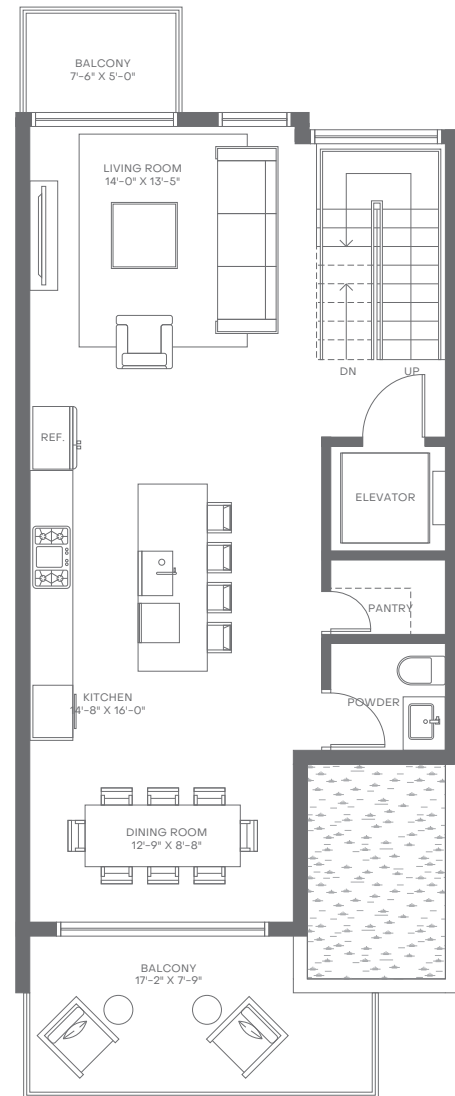

# Villa17

MIAMI BEACH

Level 1

Level 2

Level 3

Level 4

Level 5

## Villa B

4 Bedrooms  
4 Bathrooms  
Powder Room

Interior: 3,461 sq. ft. | 322 sq. m.  
Exterior: 912 sq. ft. | 85 sq. m.  
Total: 4,373 sq. ft. | 407 sq. m.

Elevator to All Levels  
2-Car Garage  
Balconies on Various Levels  
Rooftop Deck

Walk-In Closets in All En-Suites  
Walk-In Pantry  
Laundry Room  
Wet Bar in Primary Suite