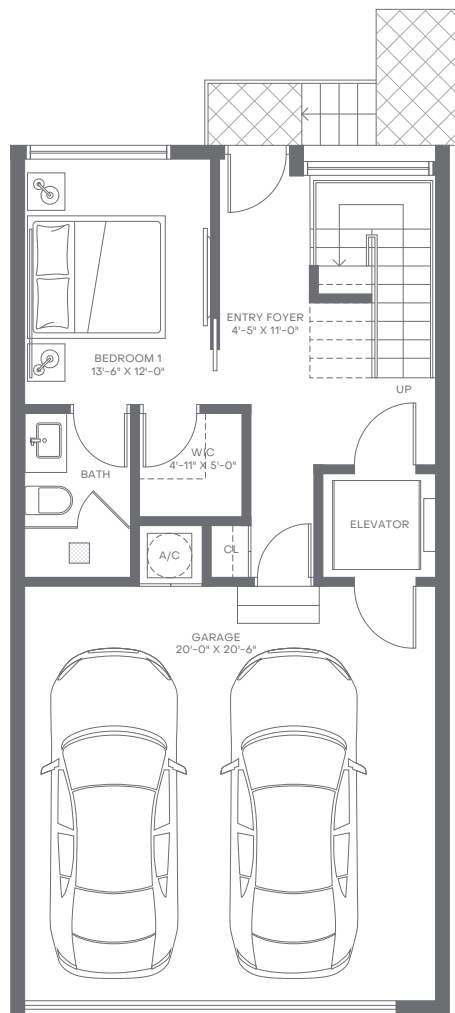

# Villa17

MIAMI BEACH

Level 1

Level 2

Level 3

Level 4

Level 5

## Villa B

4 Bedrooms  
4 Bathrooms  
Powder Room

Interior: 3,461 sq. ft. | 322 sq. m.  
Exterior: 912 sq. ft. | 85 sq. m.  
Total: 4,373 sq. ft. | 407 sq. m.

Elevator to All Levels  
2-Car Garage  
Balconies on Various Levels  
Rooftop Deck

Walk-In Closets in All En-Suites  
Walk-In Pantry  
Laundry Room  
Wet Bar in Primary Suite