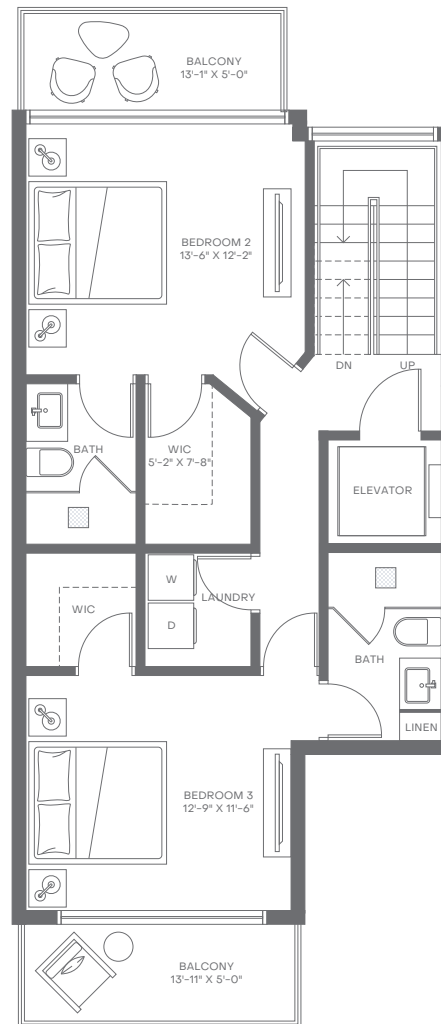

# Villa17

MIAMI BEACH

Level 1

Level 2

Level 3

Level 4

Level 5

## Villa B

4 Bedrooms  
4 Bathrooms  
Powder Room

Interior: 3,461 sq. ft. | 322 sq. m.  
Exterior: 912 sq. ft. | 85 sq. m.  
Total: 4,373 sq. ft. | 407 sq. m.

Elevator to All Levels  
2-Car Garage  
Balconies on Various Levels  
Rooftop Deck

Walk-In Closets in All En-Suites  
Walk-In Pantry  
Laundry Room  
Wet Bar in Primary Suite