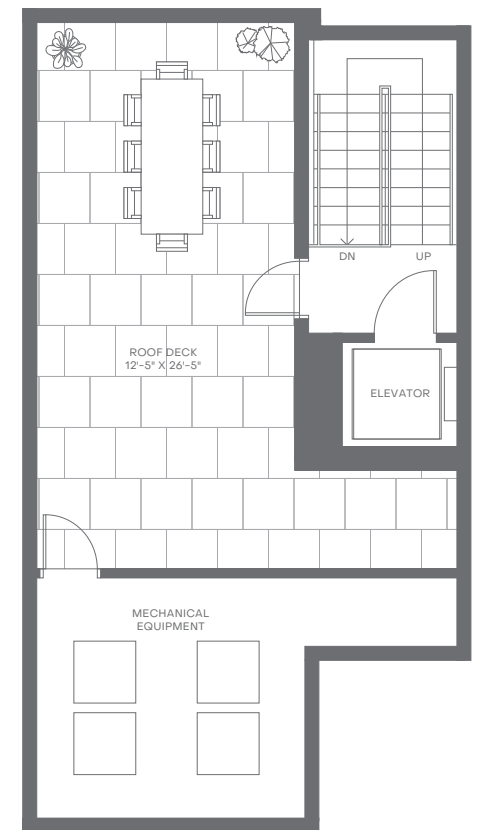

# Villa17

MIAMI BEACH

Level 1

Level 2

Level 3

Level 4

Level 5

## Villa B

4 Bedrooms  
4 Bathrooms  
Powder Room

Interior: 3,461 sq. ft. | 322 sq. m.  
Exterior: 912 sq. ft. | 85 sq. m.  
Total: 4,373 sq. ft. | 407 sq. m.

Elevator to All Levels  
2-Car Garage  
Balconies on Various Levels  
Rooftop Deck

Walk-In Closets in All En-Suites  
Walk-In Pantry  
Laundry Room  
Wet Bar in Primary Suite